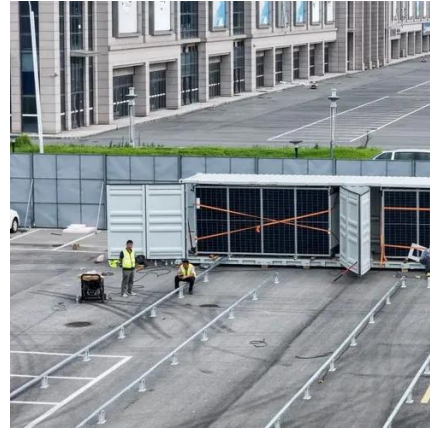

know

ChatGPT is OpenAI's popular chatbot AI. We put together a list of the most frequently asked questions about ChatGPT and answered them so you have everything you need to know.