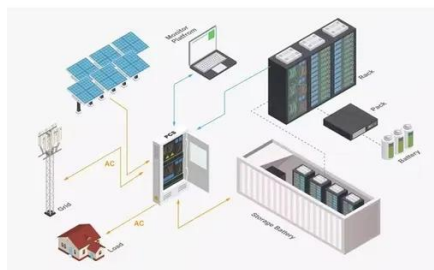

12 volt 1000 watt inverter

[Aims Power PWRI100012S 1000 Watt Pure Sine Power ...](#)

The AIMS 1000 Watt pure sine wave power inverter ...