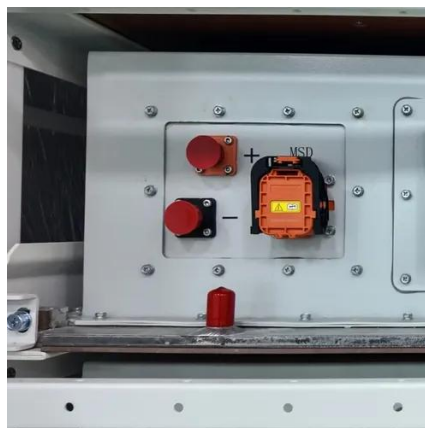

1000 watt inverters , Newegg

Search Newegg for 1000 watt inverters. Get fast shipping and top-rated customer service.