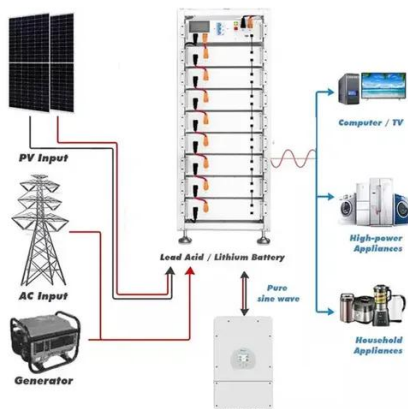

Aims PWRINV10KW12V 10000 Watt 12V Inverter

The Aims pwrinv10kw12v 10000 Watt 12 Volt DC to AC modified sine wave power inverter can run huge loads! Free shipping, call us today at 866-419-2616!