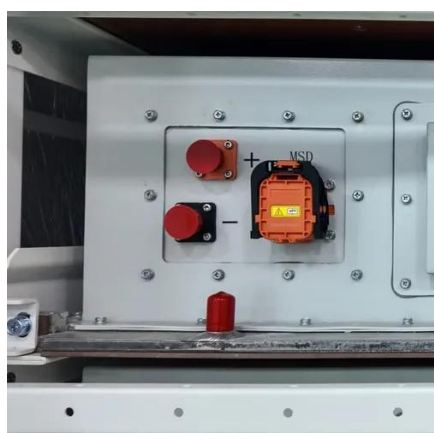

Aims Power PWRINV10KW12V 10,000 WATT MODIFIED SINE POWER INVERTER ...

For jobs that require a lot of power, you'd usually have to lug out an inverter that's more than 40 pounds, but those days are over thanks to AIMS Power's game-changing technology featured in this special ...