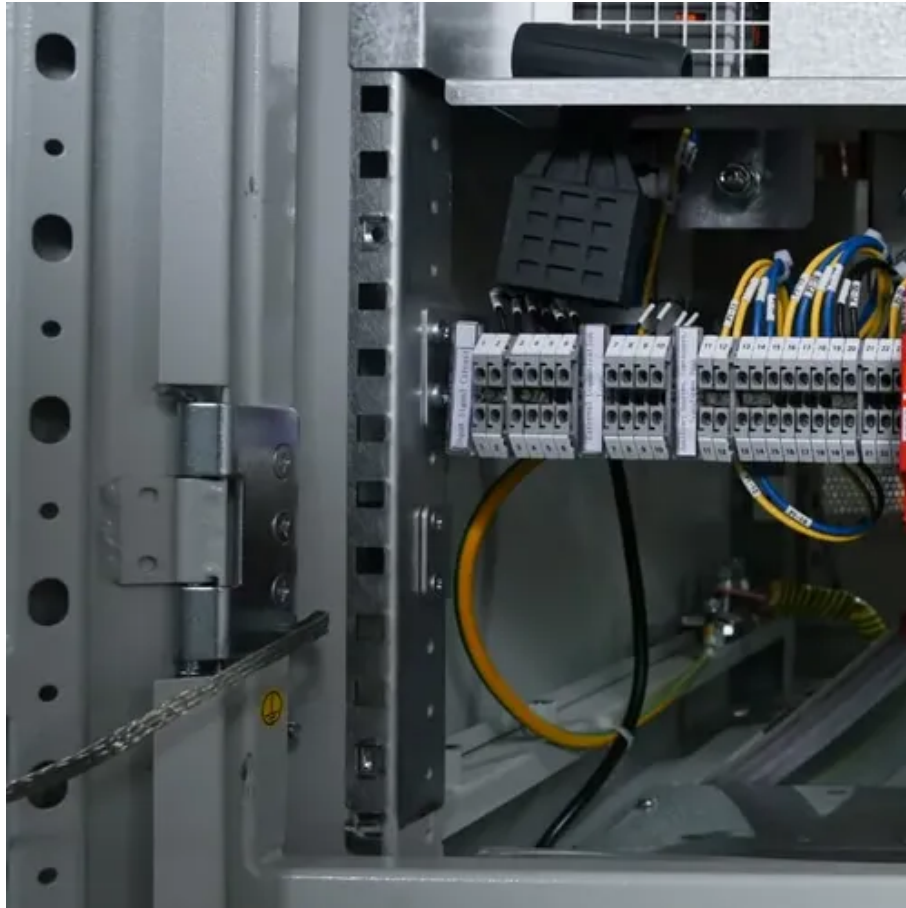

120kW Industrial Cabinet for Workshop Use