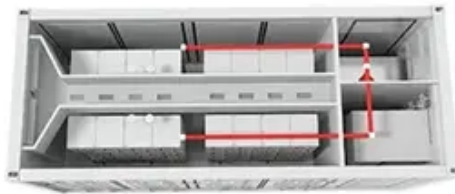

# 120kWh Communication Power Supply Cabinet for IoT Base Stations Product Manual

## 120kWh Communication Power Supply Cabinet for IoT Base Stations

### Base Station Energy Cabinet

The Base Station Energy Cabinet is a fully enclosed, weather-resistant telecom energy cabinet designed to provide reliable power distribution and battery backup for outdoor communication networks.

### [Energy storage system of communication base station](#)

Energy storage system of communication base station Base station energy cabinet: floor-standing, used in communication base stations, smart cities, smart transportation, power systems, edge sites and ...