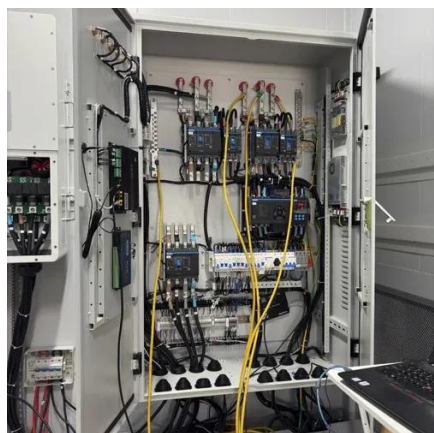

### **KP1500 , Krieger Electric**

This heavy duty Power Inverter connects directly to a 12 Volt DC battery to power tools, televisions, small air conditioners, home electronics and small appliances in your vehicle.

## KR1500

This heavy duty Power Inverter connects directly to a 12 Volt DC battery to power hand held power tools, televisions, gaming consoles, home electronics and small appliances in your vehicle.