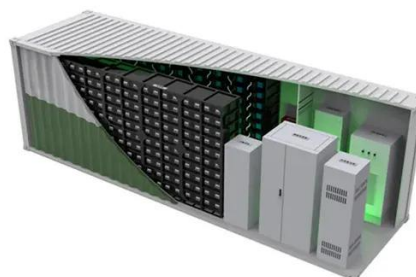

Optimizing Network Reliability with Base Station Energy Storage

A site battery cabinet is a crucial component of the base station energy storage infrastructure. It houses batteries and supporting electronics in a secure, weather-resistant ...