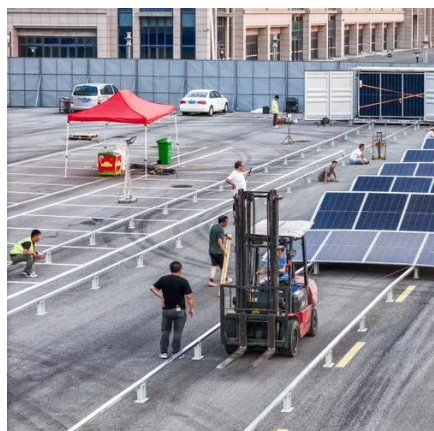

1500V Battery Storage Cabinet for 5G Base Stations

1500V Battery Storage Cabinet for 5G Base Stations

Sizing battery backup runtime for rural bad-grid 5G with Outdoor

You can use ESTEL's outdoor battery cabinet for off-grid system deployments, residential battery storage, and telecom base stations. This solution gives you peace of mind and long-term ...