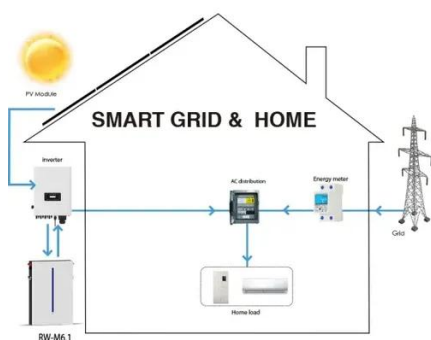

Cabinet

Provide stable power supply for villages and pastures without electricity, support centralized energy storage of household photovoltaic systems, and solve the power consumption problems of lighting, ...