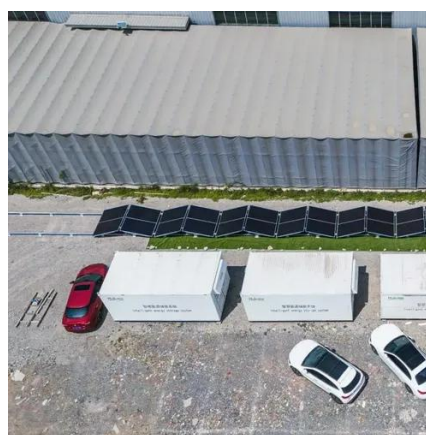

[Reliable energy storage systems during power putages](#)

Having developed a comprehensive range of backup systems for wind turbines, including solutions for yaw motors, controllers, and lights, we possess extensive experience in both nacelle and tower ...