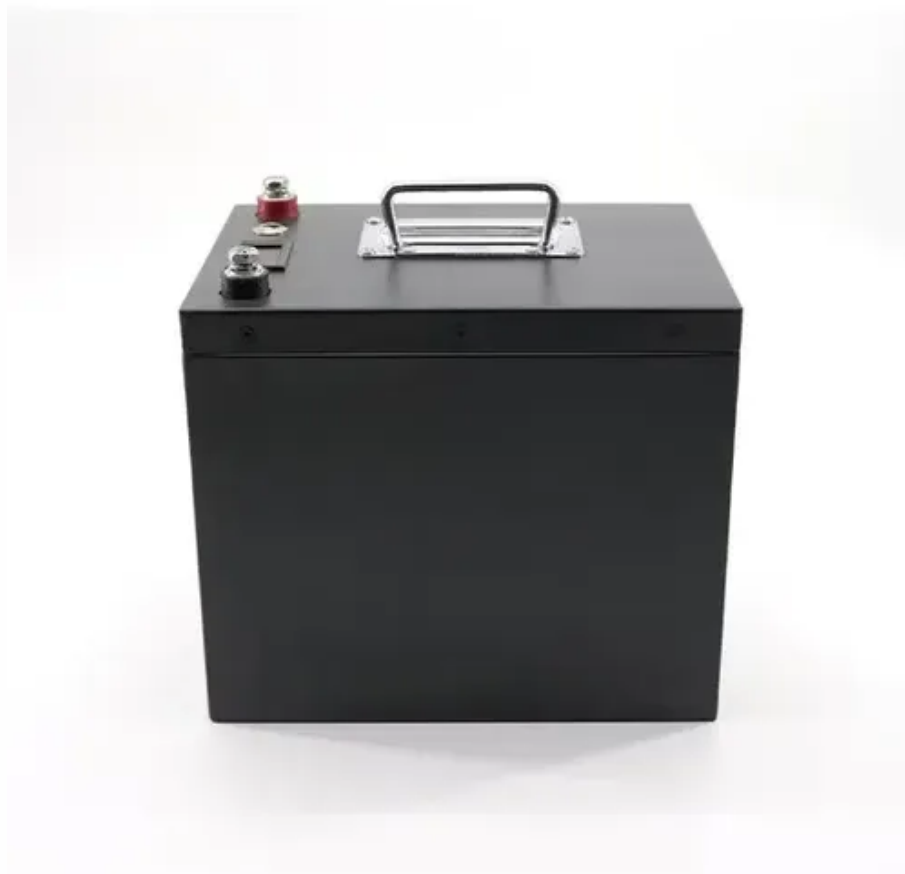

15kW Power Storage Unit for Wind Power Generation

15kW Power Storage Unit for Wind Power Generation

BASIC APPLICATION

Storage systems have been proven to be "extremely lucrative" for commercial and industrial (C&I) filed.

[How does a 15KW Hybrid Storage System manage power flow?](#)

First off, let's break down what a 15KW Hybrid Storage System is. It's a system that combines solar panels, a battery storage unit, and an inverter. The solar panels soak up sunlight and turn it into ...