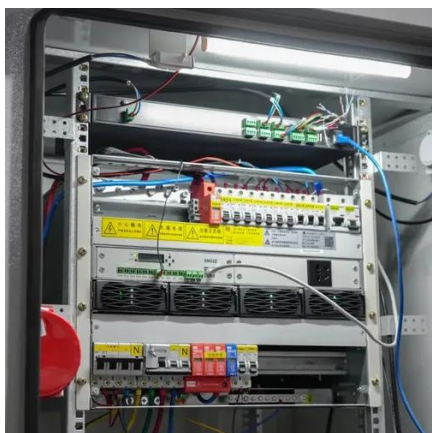

15mwh outdoor telecom cabinet for port use in bern

Gmail

Gmail is available across all your devices Android, iOS, and desktop devices. Sort, collaborate or call a friend without leaving your inbox.

Outdoor Enclosures , NEMA-Rated Telecom Cabinets , IP55, IP65

Our outdoor telecom cabinets are designed to protect your sensitive network equipment from harsh environments where equipment may be exposed to dust or water. For added protection, there is a ...