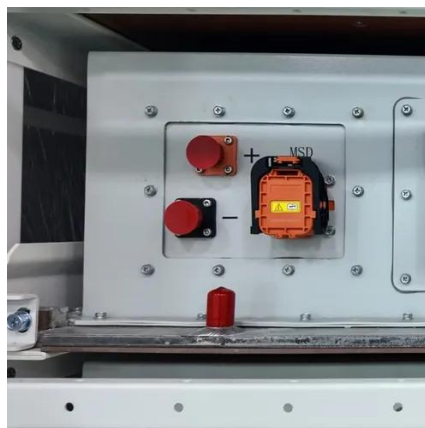

[12V-220V/230V Battery Inverter , 2000 Watt Pure Sine Wave](#)

The Leaptrend Sirius series 2000W 12V Pure Sine Wave Inverter is perfect for most off-grid systems, whether for a van, RVs, trucks, boats, yachts, coffee van inverter or any remote location needing power.