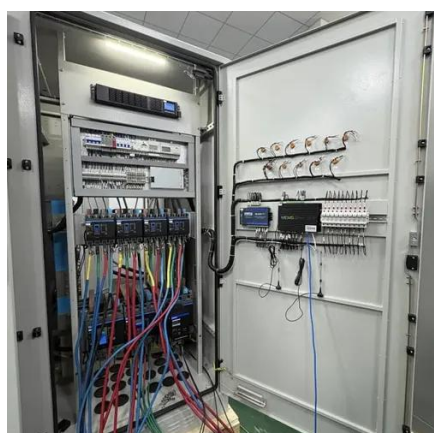

Palavras com T

Lista com 1000 palavras com t. Exemplos: termo, talarico, trivial, tênuê, transcender, tribulação, transgressão e muitas outras na língua portuguesa