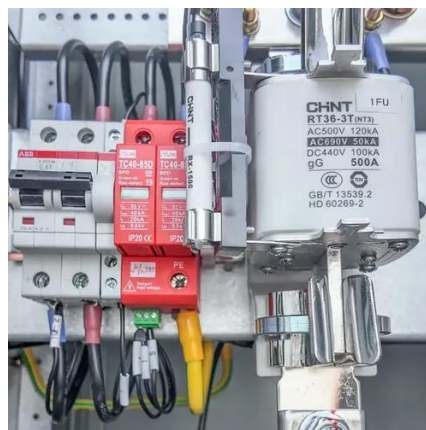

[200 kWh Battery Energy Storage System, BESS Cabinets](#)

We offer 200 kWh battery energy storage systems to enhance ...