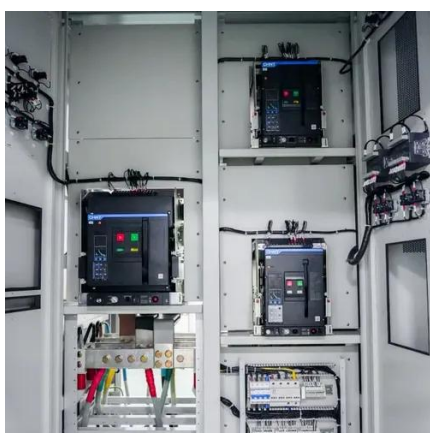

LIKOU High Quality 200V DC Solar Submersible Water Pump System

LIKOU High Quality 200V DC Solar Submersible Water Pump System Irrigation Metering OEM Application

RPS 200 Solar Well Pump Kit

Customers typically pair this with Put the Sun to Work on your land with the famous RPS 200. Over the years has been installed by more farmers and ranchers than any other system we offer, scattered ...

[Gol Pumps Solar deep well pump. 200VDC, 264GPH, 656ft](#)

Flow 264 GPH, Port Size 1 in, Solar Powered, Model# GPDC 200V-200-1. This is a carousel with one large zoomable image and a track of thumbnails on the left. Select any of the thumbnail buttons to ...