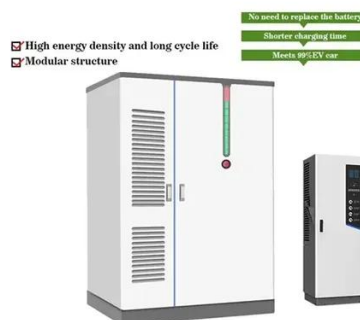

GSL ENERGY 83kWh 100kWh 215kWh Outdoor Cabinet Energy ...

It is suitable for microgrid scenarios such as small-scale commercial and industrial energy storage, photovoltaic diesel storage, and photovoltaic storage and charging.

215kWh Commercial & Industrial All-in-one ESS Cabinet

Stars Series 215kWh Cabinet ESS is a smart, modular energy storage system for C& I and microgrid applications. It offers high safety with multi-level BMS and fire protection, efficient thermal ...

Galaxy 215 Distributed Energy Storage Cabinet: An Efficient En

at meeting the growing demand for energy reserves. It's constructed from 15 modules, each with a capacity of 14.33kWh, collectively forming a powerful 215kWh energy storage system.

215 degree energy storage cabinet design