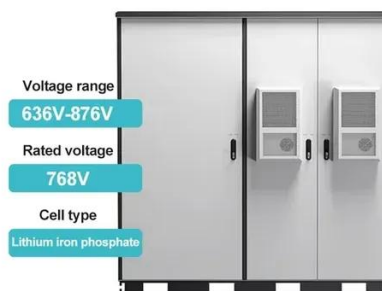

Best 12V to 220V Power Inverters for Cars, RVs, and Solar Systems

Input Voltage Flexibility: Consider inverters that support multiple DC input voltages (12V, 24V, 48V, etc.) if you have different battery systems or plan to expand your setup. Safety Features: ...

Inverter 12v To 220v

3000 Watts Power Inverter, DC 12v to AC 220V
Car Inverter Dual with 4.1A 2 USB Ports

[How to Choose the Best 12V to 220V Inverter for Your Needs](#)

About 12V 220V Inverter A 12V to 220V inverter converts direct current (DC) power from a 12-volt battery--typically found in cars, RVs, boats, or solar systems--into alternating current (AC) ...

Best 12 Volt to 220 Volt Inverters for