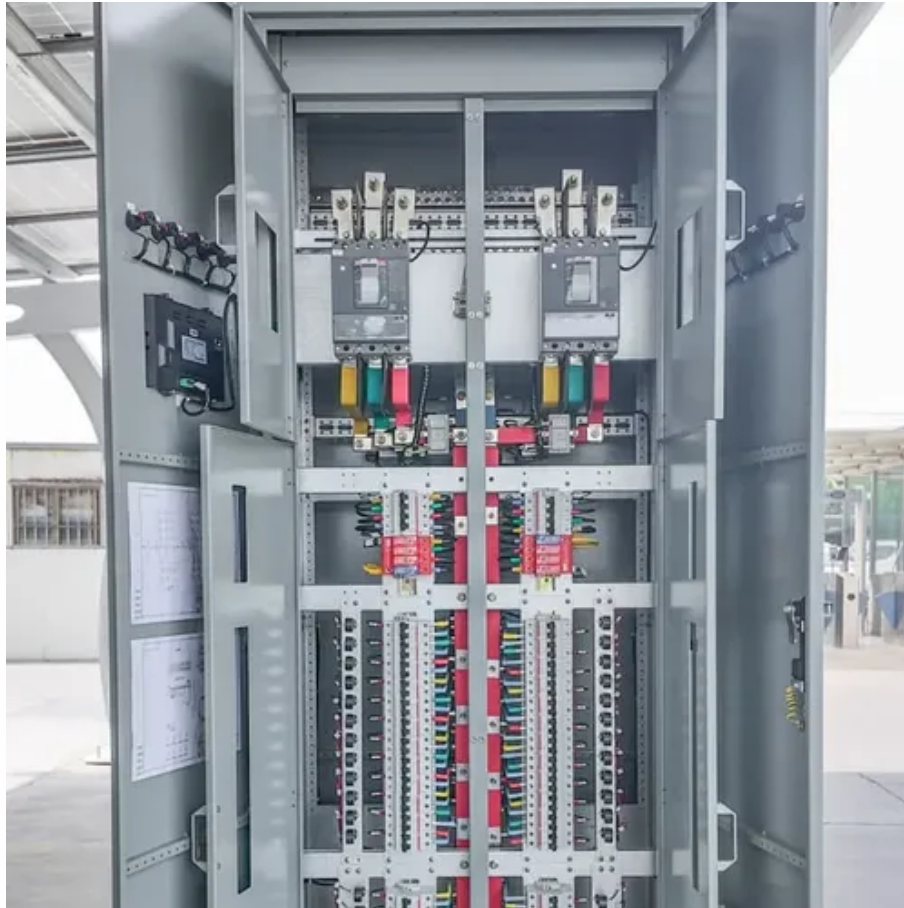

24 photovoltaic panels occupy an area

Overview

A typical home solar panel is about 3 feet wide by 5.5 feet long, occupying an area of roughly 17. When looking into a system for your home, the amount of. Tip: Gross area = Net module area × Layout factor (accounts for row spacing, walkways, setbacks). Typical. The Solar Power Roof Area Calculator is a valuable tool designed to help users estimate the required roof area for installing solar panels. Its primary use is to determine how much space is necessary on a roof to accommodate a specific amount of solar power generation. You can enter the size of the modules and click from top to bottom, or omit some steps and start e. At the bottom, it is calculated which size the photovoltaic system with the. Total Panels: 16 Rows: 4, Columns: 4 Total Panel Area: 280. 4% Estimated System Capacity: 6. - Maintain at least 1 ft (or 0.