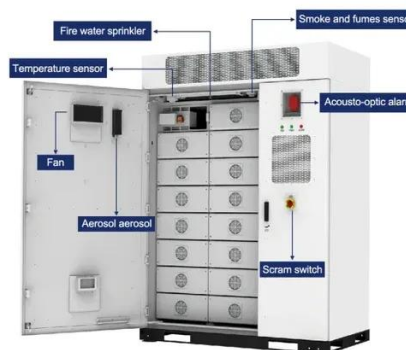

Premium Quality outdoor telecom cabinet 25kw for Reliable Electrical

About outdoor telecom cabinet 25kw In the realm of electrical equipment and supplies, outdoor telecom cabinet 25kw play a crucial role in protecting sensitive electronics and instruments. These enclosures ...

Outdoor Telecom Cabinet , Outdoor Telecom Enclosures , Cube Cabinet

Explore Charles Industries' Outdoor Telecom Cabinets & Enclosures for secure, durable protection of telecom equipment in outdoor environments. Enquire now!