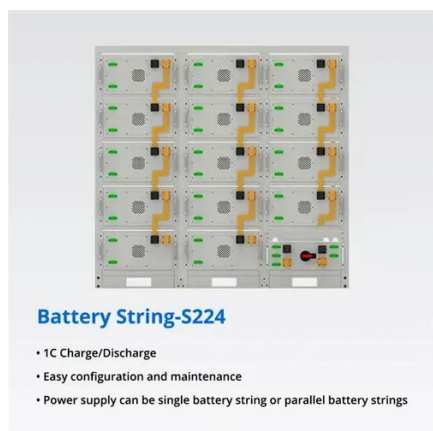

25kW outdoor telecom cabinet transaction

25kW outdoor telecom cabinet transaction

[Eaton DC Power Solutions ORC\(TM\) Roadside Telecom ...](#)

Optional integrated battery cabinets for longer back-up time High seismic withstand capability - for reliability in adversity