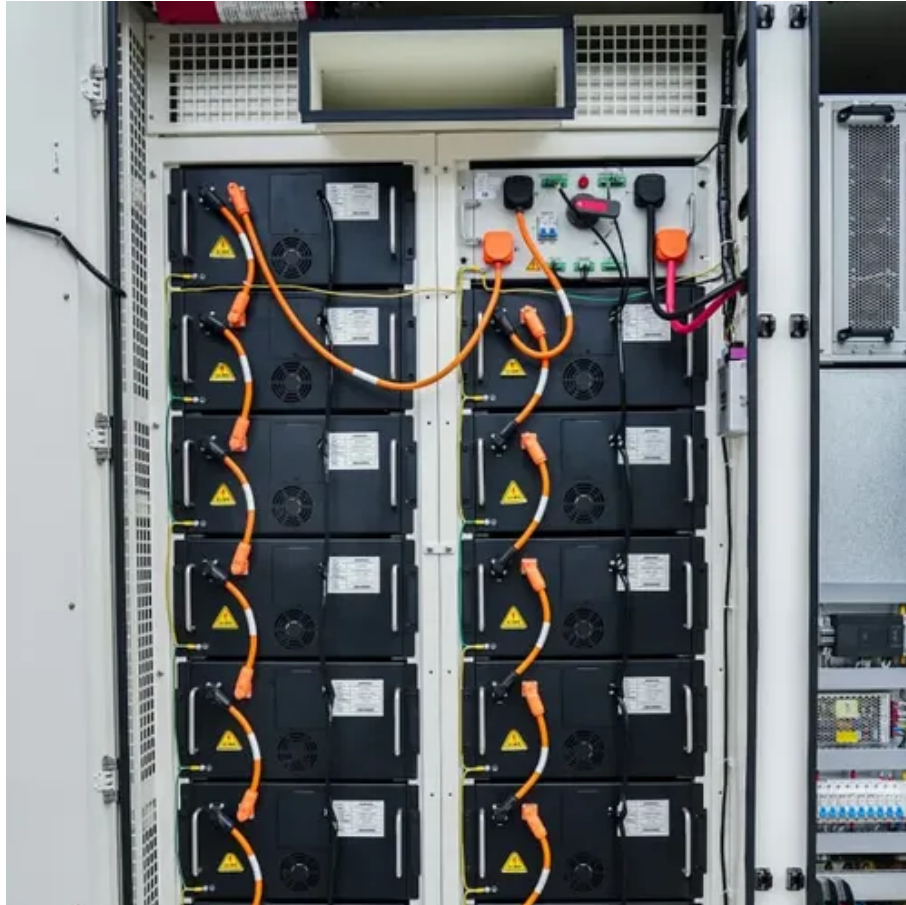

2MW Mobile Energy Storage Container for Wastewater Treatment Plant in Benin

2MW Mobile Energy Storage Container for Wastewater Treatment Pla

[2MWh 40ft Energy Storage Container , Modular BESS](#)

A high-capacity, 2 megawatt-hour battery energy storage system integrated into a standard 40ft container. Designed for large-scale renewable integration, peak shaving, and grid stabilization, it ...

[Beny Solar 4mwh Commercial 20FT Energy Storage ...](#)

Voyager Power 2.0 is a container energy storage system introduced by Beny, covering BESS from 1MWh-5MWh.

2MW Lithium ion BESS Container

2MW Lithium ion BESS Container Features: Intelligent Design; High space utilization rate, with an external IP54 protection grade design, enabling 100% remote control, maintenance, and operation.

[2MWh Mobile Energy Storage Container for Wastewater ...](#)

A high-capacity, 2 megawatt-hour battery energy storage system integrated into a standard 40ft container. Designed for large-scale renewable integration, peak shaving, and grid stabilization,