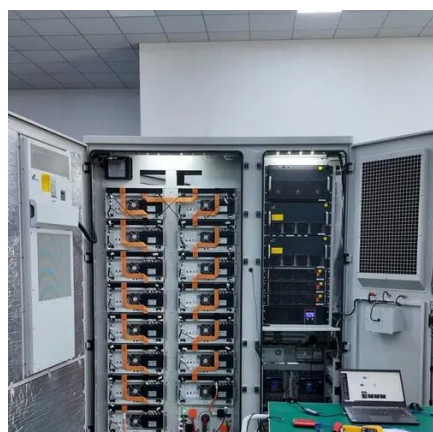

2MW Mobile Energy Storage Container for Wastewater Treatment Plant in Benin

2MW Mobile Energy Storage Container for Wastewater Treatment Pla

[2MWh 40ft Energy Storage Container , Modular BESS](#)

A high-capacity, 2 megawatt-hour battery energy storage system integrated into a standard 40ft container. Designed for large-scale renewable integration, peak shaving, and grid stabilization, it ...

[Beny Solar 4mwh Commercial 20FT Energy Storage ...](#)

Voyager Power 2.0 is a container energy storage system introduced by Beny, covering BESS from 1MWh-5MWh.

2MW Lithium ion BESS Container

2MW Lithium ion BESS Container Features: Intelligent Design; High space utilization rate, with an external IP54 protection grade design, enabling 100% remote control, maintenance, and operation.

[2MWh Mobile Energy Storage Container for Wastewater ...](#)

A high-capacity, 2 megawatt-hour battery energy storage system integrated into a standard 40ft container. Designed for large-scale renewable integration, peak shaving, and grid stabilization,