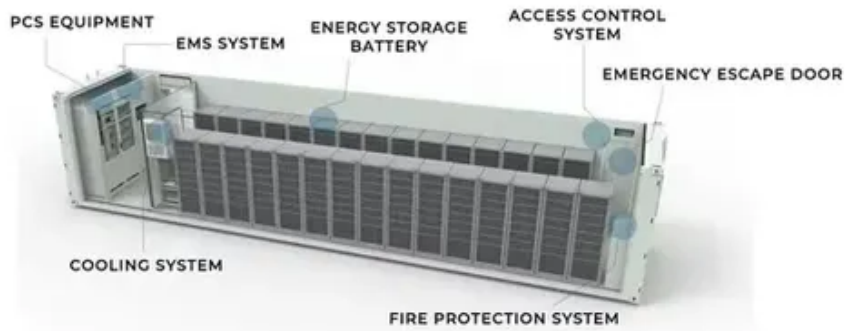

3-8k solar inverter

3-8k solar inverter

[SolarEdge HD Wave SE3800H-US 3.8kW Inverter](#)

The SolarEdge PV inverter combines sophisticated digital control technology with efficient power conversion architecture to achieve superior solar power harvesting and best-in-class reliability.

HYBRID INVERTER

Versatile hybrid inverter fully integrated with Tigo's Energy Intelligence platform--supports solar PV, module-level optimization, and battery backup in one lightweight, storage-ready unit.

SolarEdge HD-Wave 3.8kW 240 Volt AC Single Phase Grid-Tie Inverter ...

This small and lightweight inverter enables simplified shipping and storing and one-person installation. The record-breaking efficiency allows more energy production for an improved ROI.

[Tigo TSI-3.8kW-US EI Inverter , Sun Supply PV](#)

The Tigo EI Inverter is the centerpiece of the Tigo Energy Intelligence (EI) solution. It orchestrates energy production and consumption (when coupled with the Tigo EI Battery).