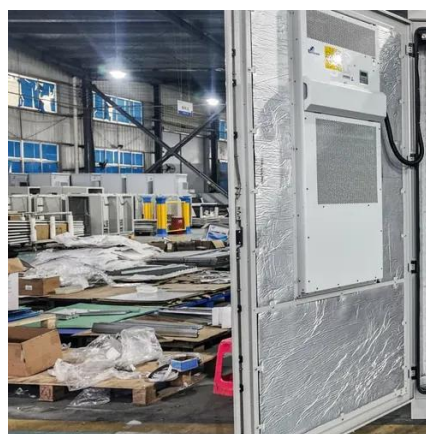

Energy Storage

At Bess Rentals, we utilize both lead-acid and lithium-ion batteries. Lead-acid batteries are cost-effective but have limitations for long term performance, while lithium-ion batteries offer higher efficiency and ...