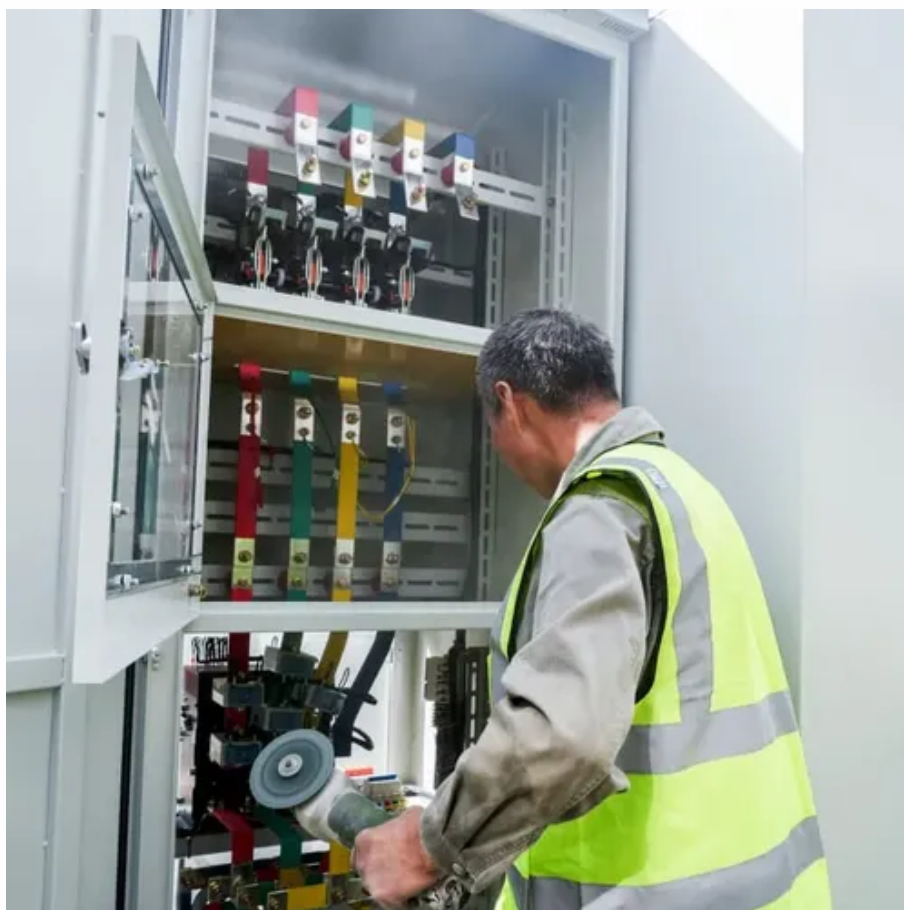

30kW Lead-acid Battery Cabinet Rental Service