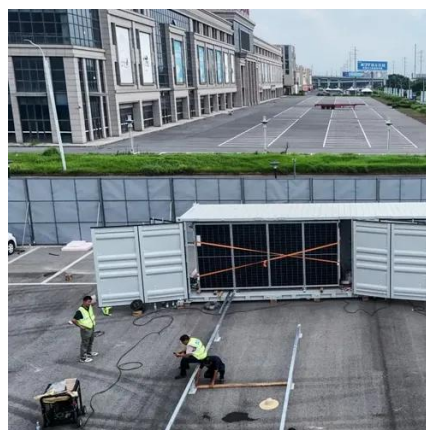

Recibo Online ou Software?

Por exemplo, dependendo do software produzido, suas notas terão informações de sua empresa e maior praticidade no controle das emissões do mesmo, sendo criado uma relação de ...