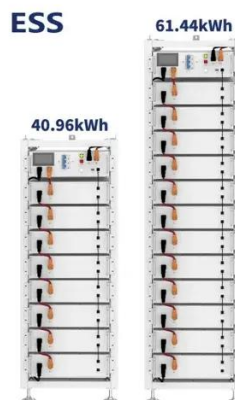

[WhatsApp: é possível colocar um link em uma imagem?](#)

É possível colocar um link em uma imagem no WhatsApp? Ouvi uma pessoa dizer que há como enviar uma imagem pelo WhatsApp e, nesta imagem, anexar um link que direcionará a uma ...