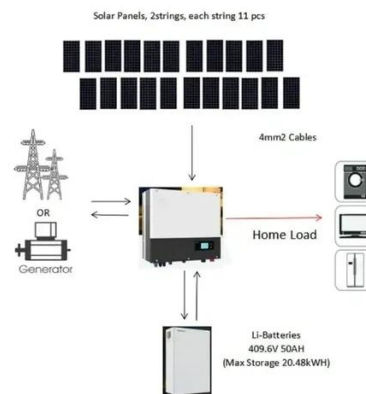

plant

Farewell tribute to Port of Spain Power Station (Powergen) After 126 years, the Port of Spain Power Station is being demolished to make way for new development in the capital city.