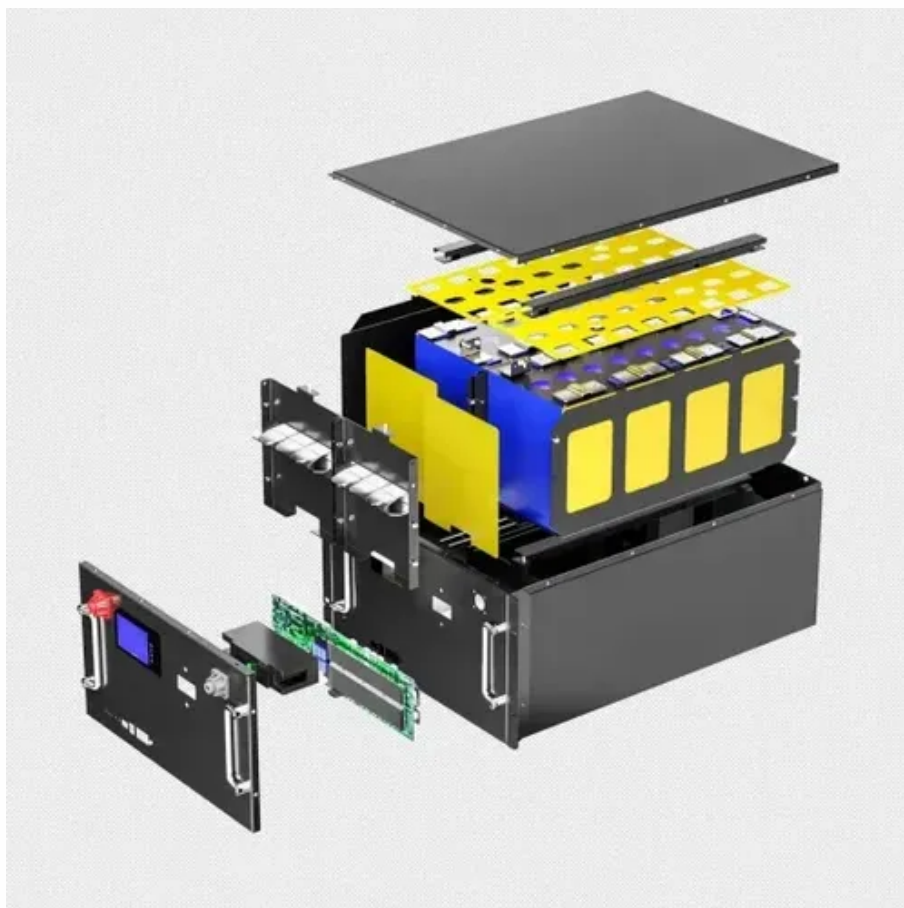

30kWh lead-acid battery cabinet maintenance service for 5G macro base stations

30kWh lead-acid battery cabinet maintenance service for 5G macro b

[Telecom Battery Backup System](#), [Sunwoda Energy](#)

Investing in a telecom battery backup system is always one of the priorities for telecommunication operators in the 5G era. Sunwoda 48V telecom batteries have a capacity covering 50Ah-150Ah, ...

LZY-ZB Telecom Battery Cabinet

By combining space optimization, state-of-the-art battery management and robust safety in a turnkey enclosure, the LZY-ZB Telecom Battery Cabinet provides a cost-effective, high-performance telecom ...