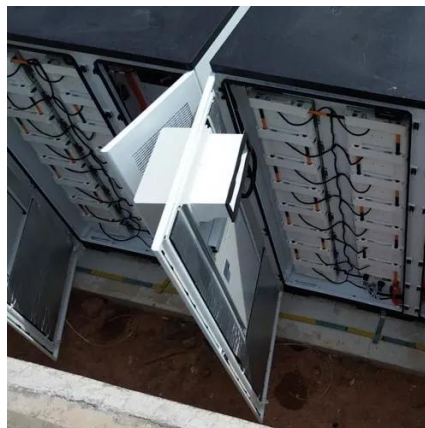

30kWh outdoor telecom cabinet for sale

30kWh outdoor telecom cabinet for sale

[30KWh Outdoor Photovoltaic Energy Cabinet](#)

The outdoor photovoltaic energy cabinet can provide reliable housing for network servers, edge computers, professional equipment, monitoring systems, photovoltaic, and battery systems.

30U Intergrated Outdoor Power Cabinet With Rectifier System ...

The cabinet can be equipped with various communication equipment, rectifier power supply system, monitoring unit, battery, optical fiber, etc. Suitable for use in streets, building tops, mountain tops, ...

10~30KWh, Outdoor Photovoltaic Energy Cabinet, Base Station ...

Highjoule's Outdoor Photovoltaic Energy Cabinet and Base Station Energy Storage systems deliver reliable, weather-resistant solar power for telecom, remote sites, and microgrids.

[Integrated Outdoor Telecom Cabinet](#)

Manufacturers

Our cabinets are built to withstand harsh weather conditions and provide excellent protection for power management systems, telecom base stations, energy storage battery systems, and radio equipment.