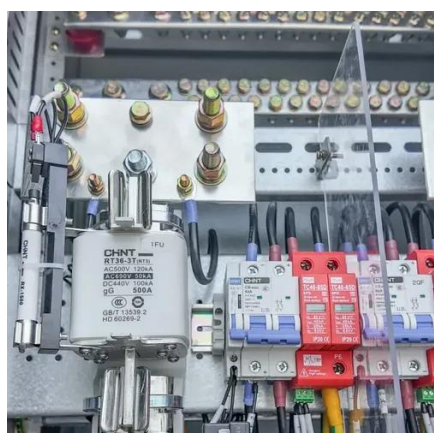

38000h high power inverter

38000h high power inverter

[SolarEdge SE3800H-US000BEI4 3.8kW 240VAC Single Phase ...](#)

Shop SolarEdge SE3800H-US000BEI4 3.8kW 240VAC Single Phase Inverter w/ SetApp HD-Wave Technology, RGM & Consumption Monitoring online or call us, Solarflexion, at 800-942-2424 for your ...

[SolarEdge HD-Wave SetAPP 3.8kW 240 Volt AC ...](#)

Using a novel power conversion technology that is based on a distributed ...

[High Power Inverter Head MD12V-38000W Boost Converter](#)

We work hard to protect your security and privacy. Our payment security system encrypts your information during transmission. We don't share your credit card details with third-party sellers, and ...

High Power Inverter Head MD12V-38000W Multifunctional Convenient

Buy High Power Inverter Head MD12V-38000W Multifunctional Convenient Practical Boost C H2673 at Walmart

[SE3000H-US / SE3800H-US / SE6000H-US / SE7600H-US / ...](#)

Using a novel power conversion technology that is based on a distributed switching and powerful DSP processing, the HD-Wave technology inverter is able to synthesize a clean sine wave that leads to a ...