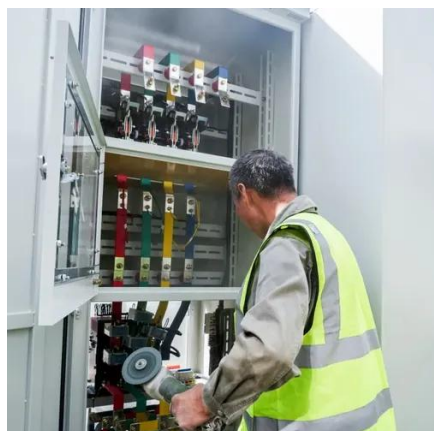

380V Communication Power Supply Cabinet for Oilfield Use

380V Communication Power Supply Cabinet for Oilfield Use

Manufacture Three Phase Electric Distribution Panel 380V Power Supply

Manufacture Three Phase Electric Distribution Panel 380V Power Supply Cabinet, Find Details and Price about Power Supply Cabinet Distribution Panel from Manufacture Three Phase ...