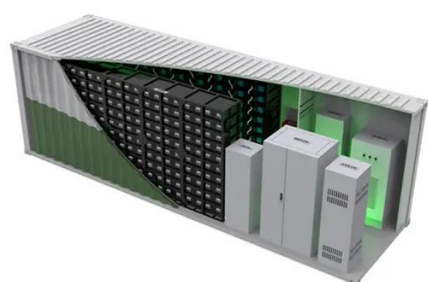

Poly 40W Solar Panel

40w Poly-Crystalline Solar Panel with 1 metre cable. Lightweight design with rigid anodised aluminium alloy frame and toughened glass. Designed in the UK. CE, TUV, ISO 9001 quality assurance. Why ...

[Buy 40W Polycrystalline Solar Panel Online at Lowest Price](#)

Buy 40w polycrystalline solar panel online at lowest price only on Solarclue from solar universe brand. Enjoy the discount and hassle-free delivery.

[Bluebird 40 Watt 12 Volt Polycrystalline Solar Panel](#)

Buy Bluebird 40W 12V Polycrystalline Solar Panel , BIS Certified PV Module , Free Shipping , Quick Delivery , Switch to Solar & Save on Electricity Bills.

Encontre Voos, Pacotes, Hotéis e