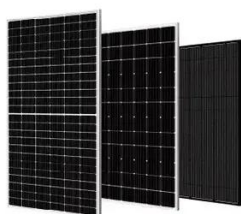

parts power tools solar energy storage cabinet lithium battery , etrailer

Peruse our extensive collection of parts power tools solar energy storage cabinet lithium battery to narrow down your selection for the perfect fit.