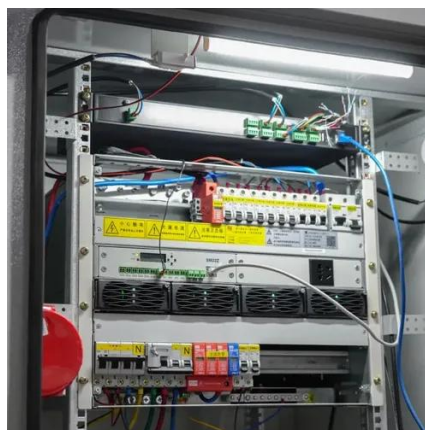

Deployment

Our outdoor telecom cabinets ensure a good fit and perform well in the field. With features like weather resistance, dust protection, and vandalism resistance, the cabinet offers enhanced thermal ...