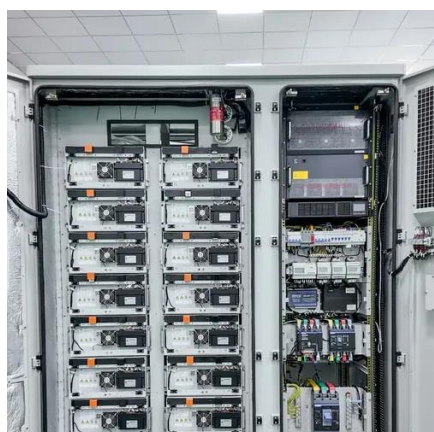

Custom outdoor telecom cabinet