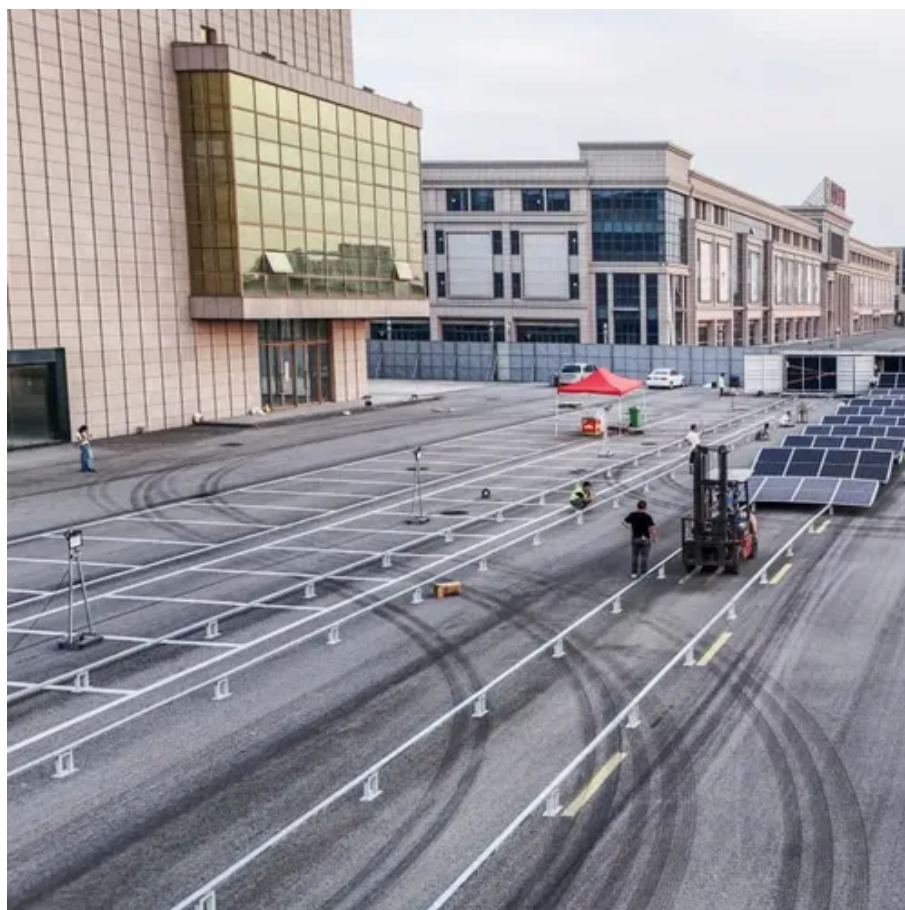

500kW outdoor telecom cabinet in madagascar

500kW outdoor telecom cabinet in madagascar

Outdoor Telecom Cabinets IP55

Driven by a passion for connectivity, we leverage state-of-the-art infrastructure, advanced network technologies, and a dedicated team of experts to deliver seamless and robust telecom solutions.