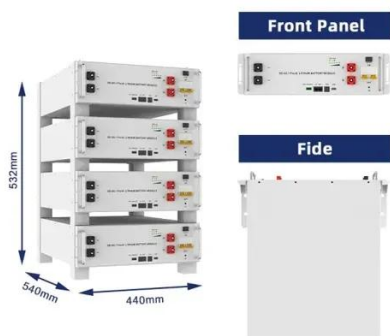

Outdoor Telecom Cabinets

ABS offers a variety of cabinet solutions in multiple designs and modules to meet the needs of any installation. Focused on faster and easier cost-effective deployment, our enclosures protect critical ...