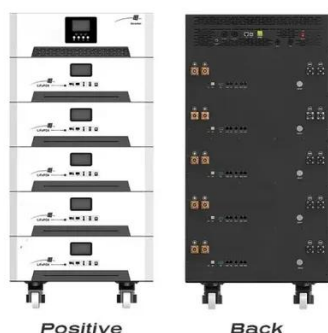

Rent Power Distribution Equipment

Whether you're planning an event or managing backup power in case of outages, our team of experts can find the right power distribution rental equipment for you.

Power Supply Rental

Rent AC and DC power supplies/sources as well as loads designed used for a variety of different applications and testing. Get fast deliveries on ISO 17025 sources including equipment from Chroma, ...

TAX FREE

Product Model
HJ-ESS-215A(100KW/215KWh)
HJ-ESS-115A(50KW 115KWh)

Dimensions
1600*1280*2200mm
1600*1200*2000mm

Rated Battery Capacity
215KWH/115KWH

Battery Cooling Method
Air Cooled/Liquid Cooled

Mining

GenRent provides a broad range of temporary power solutions for the mining industry worldwide. Both our mobile and fixed power systems support mining facilities in a wide range of locations, including ...

[Power Supply Rental, Rent Power Supplies](#)