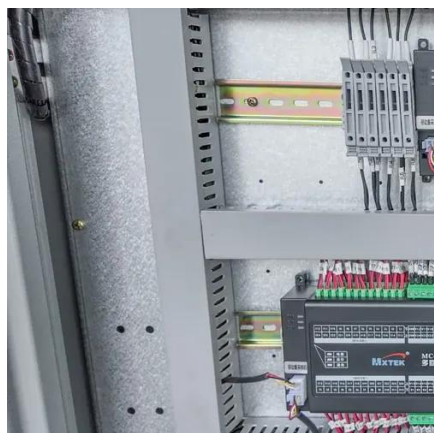

5MW Communication Power Supply Cabinet Rental Service for Mining