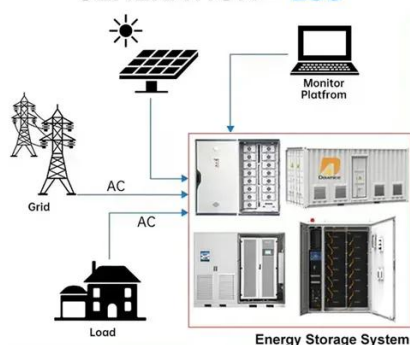

DISTRIBUTED PV GENERATION + ESS