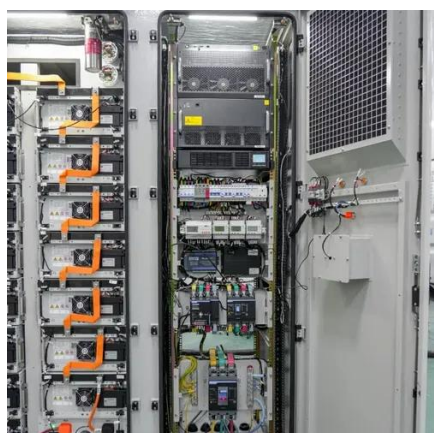

6-8 kWh solar outdoor power cabinet