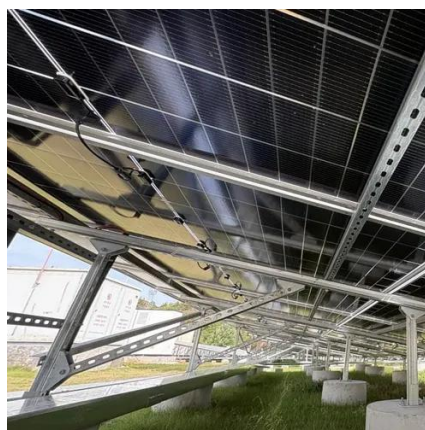

Generac PWRcell Solar Power Battery Cabinet

The Generac PWRcell Battery Cabinet stores from 9kWh to 18kWh of ...