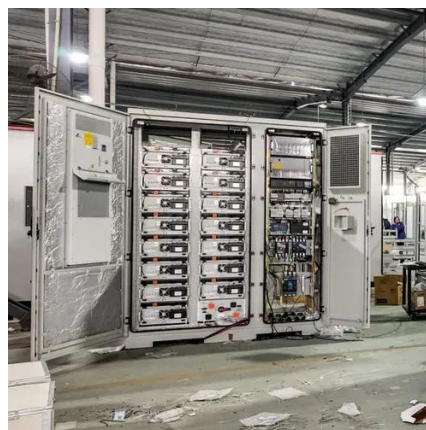

The cabinets are made of galvanized steel or aluminium, making them easy to position and providing a long service life. A slide-in racking system allows for easy installation of 19" rackmount style battery ...

Outdoor cabinet C& I BESS

This product integrates a power conversion system (PCS), batteries, a battery management system (BMS), thermal management, power distribution, and fire protection, adopts single-serial design, and ...