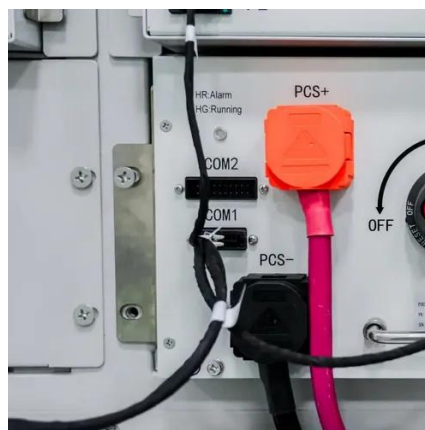

[Cómo vincular un dispositivo en WhatsApp Web paso a paso](#)

Aprende a vincular WhatsApp Web con tu dispositivo con y sin código QR. Guía paso a paso y solución de problemas.

Cómo usar WhatsApp Web en la computadora y no tener problemas

Para usar WhatsApp Web, abrí un navegador, como Google Chrome, Mozilla Firefox o Microsoft Edge y dirígete a esta página web. Deberás iniciar sesión y sincronizar WhatsApp Web con ...