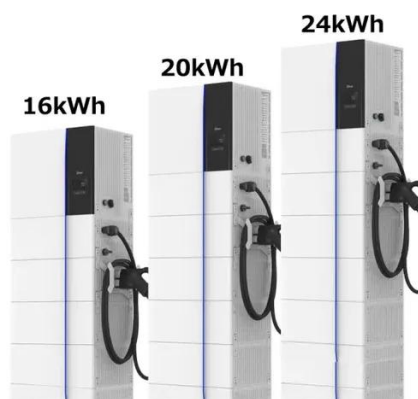

[BANGI PHOTOVOLTAIC ENERGY STORAGE 300KW INVERTER](#)

Photovoltaic energy storage cabinets are designed specifically to store energy generated from solar panels, integrating seamlessly with photovoltaic systems. [pdf]