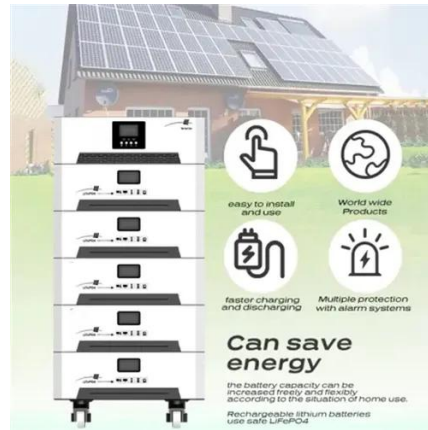

Telecom Base Station Power Supply

Our Telecom Base Station Power Supply solutions provide reliable and scalable backup power for telecom infrastructure. Developed through our Philippines telecom base station project, these battery ...

Energy Storage for Communication Base

The one-stop energy storage system for communication base stations is specially designed for base station energy storage. Users can use the energy storage system to discharge during load peak ...

GX1000 Power Pack w/ 2 Extended-Life GPS ...

Extend the operational duration of your Trimble base station, rover, or data ...

Base Power Battery Specifications .

[Compare Models](#)

Compare Base Power's home battery systems - from our streamlined 20kWh wall-mount to our advanced 50kWh ground-mount solution. View complete technical specifications.