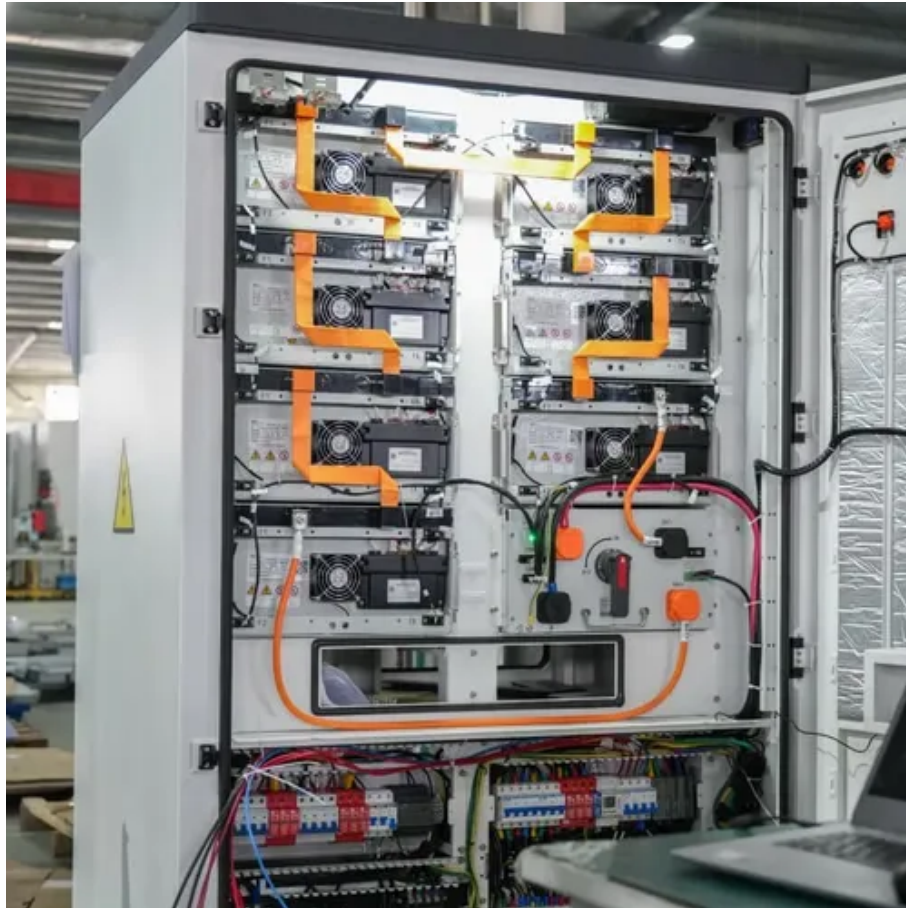

Base station battery pack 2 groups