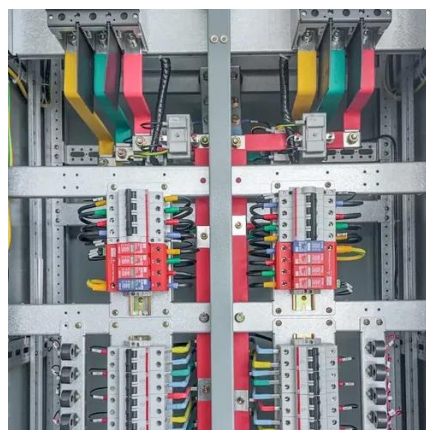

Which Optical Modules Are Commonly Used In 4G Base Stations?

Which optical modules are commonly used in 4G base stations? In this blog, ETU-LINK will talk about 4G base stations and common types of optical modules. The base station can be ...