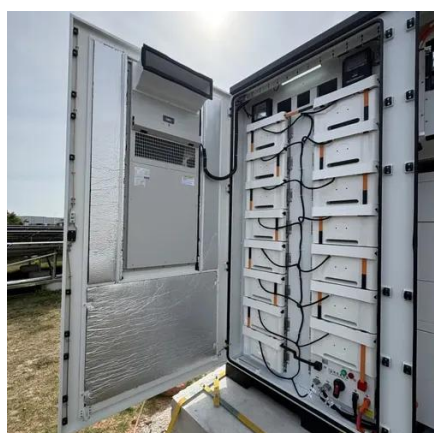

Which Optical Modules Are Commonly Used In 4G Base Stations?

Which optical modules are commonly used in 4G base stations? In this blog, ETU-LINK will talk about 4G base stations and common types of optical modules. The base station can be ...