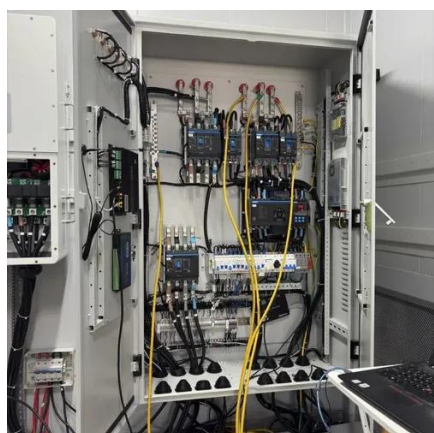

# Base station communication power cabinet

## Base station communication power cabinet

### Base Station Energy Cabinet

The Base Station Energy Cabinet is a fully enclosed, weather-resistant telecom energy cabinet designed to provide reliable power distribution and battery backup for outdoor communication networks.

## Power Cabinets

Power Cabinets: The Power Backbone of Communication Base Stations. Power cabinets, especially integrated power cabinets designed for 5G communication, are the core equipment that provides ...