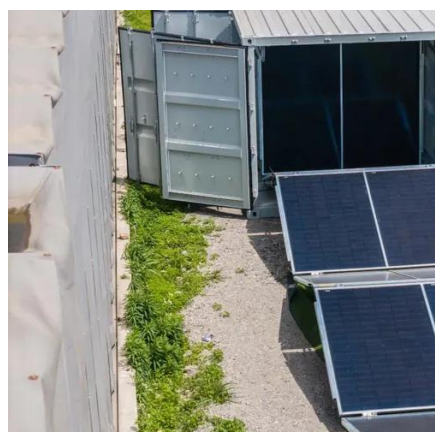

Telecom Base Station Battery

Our Telecom Base Station Battery Solutions are designed to provide reliable power support for Telecommunications base stations, ensuring continuous operation and optimal performance.