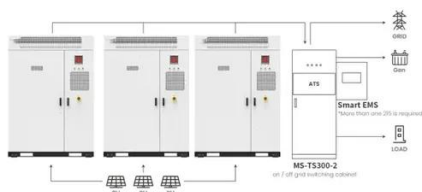

Application scenarios of energy storage battery products

New Battery