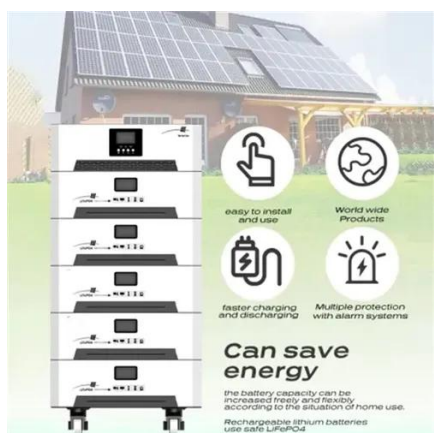

Main Battery Replacement

Since that battery also supplies power to the ECU memory when the car is switched off, as well as powering the stop/start system, don't ignore it. Like the main battery, Volvo recommend ...