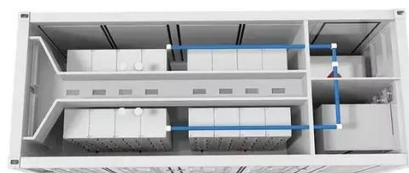

Vertiv(TM) EnergyCore, Lithium Ion Battery Cabinet

Built with lithium-ion batteries, it offers longer performance and more cycles than VRLA batteries. With a fully loaded cabinet shipped to your location and no onsite wiring needed, it saves on deployment ...

Battery Cabinet,Battery Storage