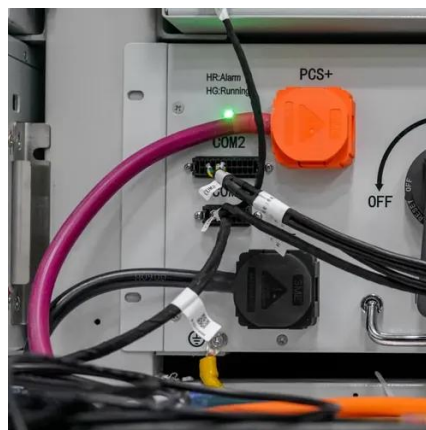

[Vertiv(TM) EnergyCore, Lithium Ion Battery Cabinet](#)

The Vertiv(TM) EnergyCore Lithium-Ion Battery Cabinet provides high power density in a compact design. It can deliver up to 222.2 kWb (Li7) or 263 kWb (Li5) in 600 mm wide cabinet. It is designed to ...