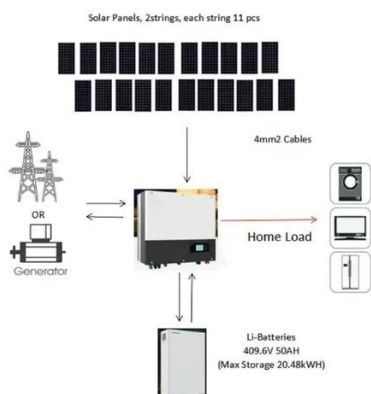

### [Vertiv\(TM\) EnergyCore, Lithium Ion Battery Cabinet](#)

The Vertiv(TM) EnergyCore Lithium-Ion Battery Cabinet provides high power density in a compact design. It can deliver up to 222.2 kWb (Li7) or 263 kWb (Li5) in 600 mm wide cabinet. It is designed to ...