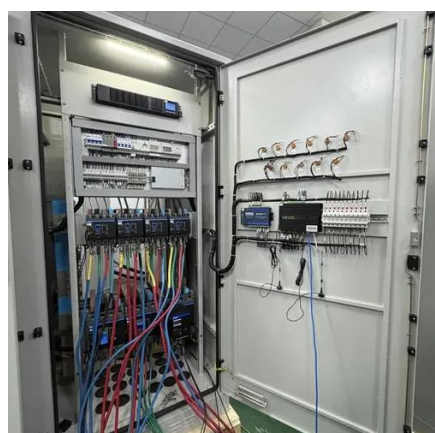

Battery Storage Cabinet

From high-protection outdoor cabinets to enclosures for telecom, power, and industrial use, we offer configurable options in structure, material, thickness, and surface treatment to ensure both ...