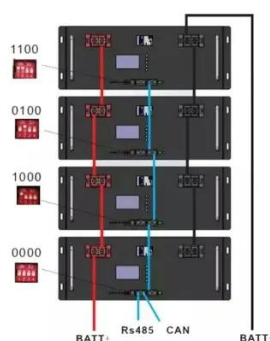

Site Battery Storage Cabinet, Base Station Energy Storage

Highjoule's Site Battery Storage Cabinet ensures uninterrupted power for base stations with high-efficiency, compact, and scalable energy storage. Ideal for telecom, off-grid, and emergency backup

...

Battery Storage Cabinet

From high-protection outdoor cabinets to enclosures for telecom, power, and industrial use, we offer configurable options in structure, material, thickness, and surface treatment to ensure both ...

BESS Commercial Energy Storage Cabinet System , AZE

AZE's outdoor battery system is tailored for small to medium-sized commercial and industrial (C& I) energy storage applications. Its modular design not only minimizes the impact of local failures but

...

Stationary Energy Storage , SBE Cabinet