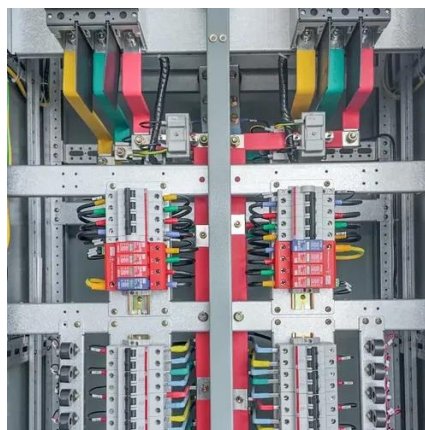

1000 , Generac

The Generac SBE Cabinet delivers compact, modular energy storage in a cabinet-style configuration for tight spaces