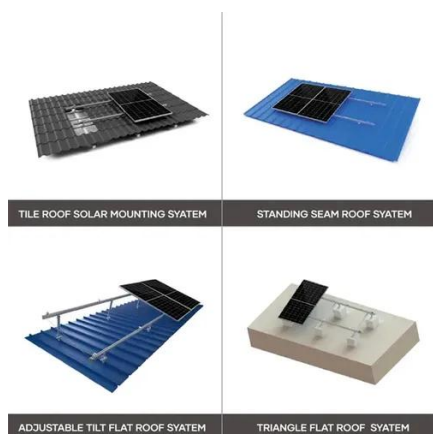

Telecom Cabinet Power System and Telecom Batteries calculation ...

By mastering these calculation methods, you can design a telecom cabinet power system and telecom batteries that deliver reliable performance and long-term efficiency.