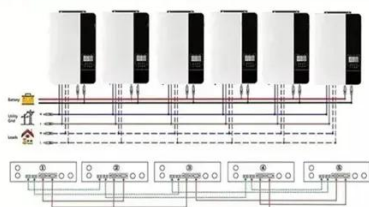

Site Battery Storage Cabinet, Base Station Energy Storage

The Site Battery Cabinet supports hybrid integration with PV modules, diesel gensets, and grid input. The intelligent EMS can switch between sources to ensure optimal performance and fuel savings.

Parallel (Parallel operation up to 6 unit (only with battery connected))

AC input wires

AC output wires

Telecom System Integration and Outdoor Network Enclosures for ...

With proven expertise in telecom system integration, Westell also manages the details for design assistance, planning, thermal management, procurement, and logistics for successful, turn-key ...