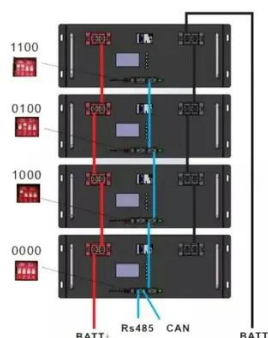

[Best Solar Water Pump Inverters for Off-Grid Power](#)

This guide highlights five inverter solutions that pair well with solar setups and water pumps, from off-grid kits to backup inverter systems. Each option supports pumping needs while ...