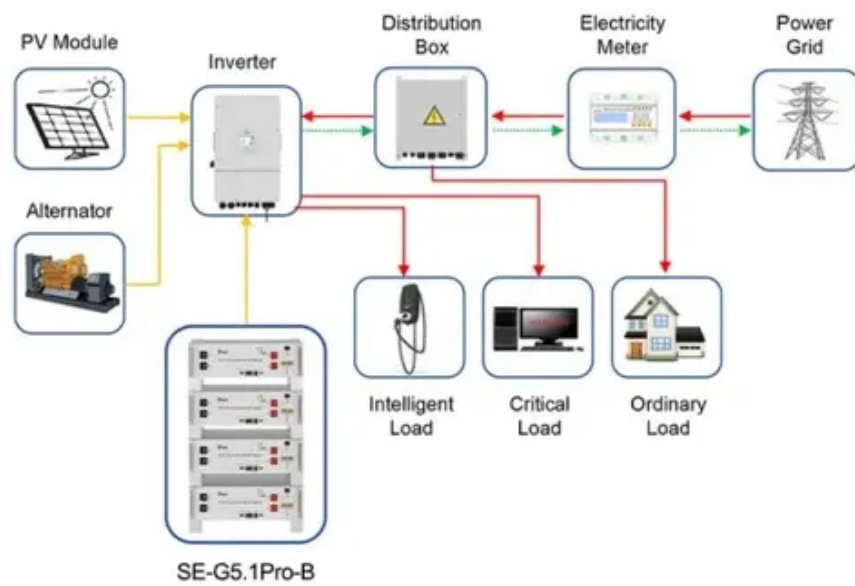

Chad outdoor power equipment manufacturer

Application scenarios of energy storage battery products

Overview

Chad Little Outdoor Power Equipment is your local factory authorized John Deere Commercial and Consumer Equipment dealer, we are also a factory authorized dealer for Honda Power Equipment, Walker Mowers, eXmark Mowers, Billy Goat, Stihl and Echo. From the most experienced John Deere owners to first-time buyers. This is a profile preview from the PitchBook Platform. The company's product offerings include trucks, tractors, generators, mowers, mower parts, and lawn tractors, enabling clients to get products as per. Dun & Bradstreet collects private company financials for more than 23 million companies worldwide. Unlock more company details by getting detailed credit reports on other companies or your own. Get full access to view your D&B business credit file now for just \$39/month! Unlock more. Address: 7 Glasgow Rd, Scarborough, ME 04074 Website: Search for other Lawn & Garden Equipment & Supplies-Wholesale & Manufacturers on The Real Yellow. With two convenient locations in Brunswick and Scarborough, we strive to provide a variety of customers with the products they need to complete any small or large projects they may have! Our friendly staff is knowledgeable and ready to help you with any needs you may have! We are a proud John Deere. We are your local outdoor power equipment dealer. We are here to help before and after the sale.