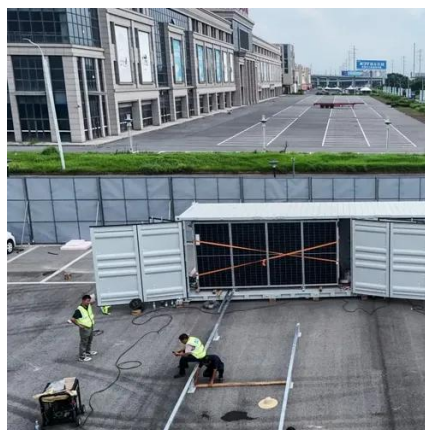

Chuxiong

The Chuxiong cell factory's electricity comes from many sources including offsite solar and local hydro, as well as planned on-site PV arrays that are installed on the rooftops.

Chinese PV Industry Brief: Jinko begins work on 20 GW cell factory

Chinese module manufacturer JinkoSolar has started construction on its 20 GW solar cell factory in Chuxiong, Yunnan Province.