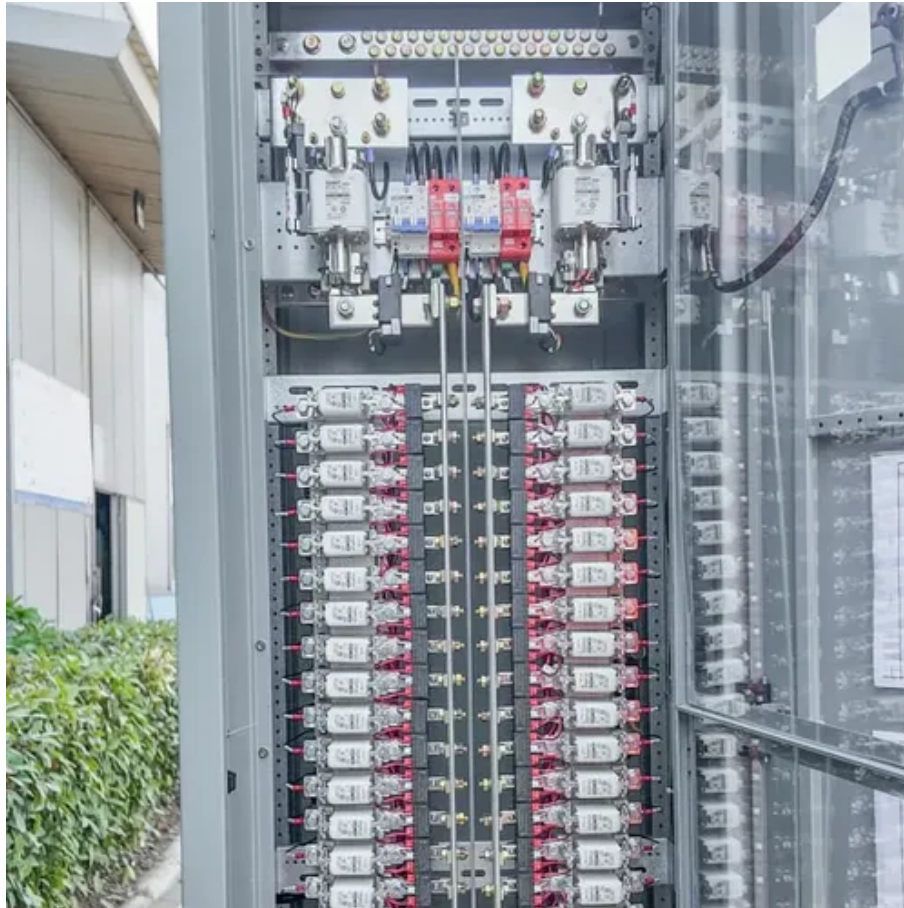

Colored steel tile photovoltaic bracket accessories

Colored steel tile photovoltaic bracket accessories

[Photovoltaic Mounting Brackets for Color Steel Tile ...](#)

Haina Solar Tech offers robust photovoltaic mounting brackets for color steel tile roofs, providing secure, durable, and efficient solar energy solutions.

Color Steel Tile Roof Photovoltaic Mounting Bracket L-shaped Foot ...

The system consists of 8 main accessories, including L-shaped feet and other necessary mounting parts, designed for securely mounting solar panels on colored steel tile roofs.

Solar Panel Roof Mounts, Solar Panel Bracket Flat Roof, with Adjustable

The adjustable bracket system is an ideal solution for installation on sloped roofs. It has greater flexibility, so that the installation angle of solar panels can be within the range of 10-15°, 15-30°, and 30-60°.