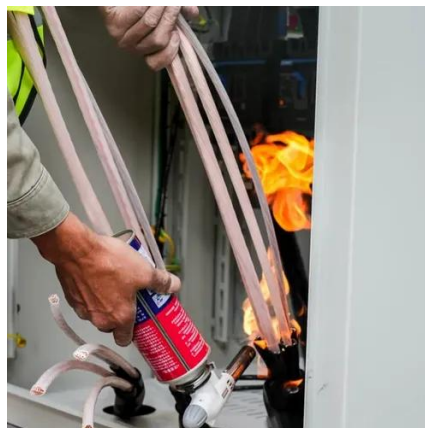

[Color steel tile roof photovoltaic bracket TS05](#)

Color steel tile roof photovoltaic bracket TS05 offers robust, corrosion-resistant, and adjustable support for solar panels. Its easy installation and optimized tilt angles enhance energy efficiency, withstand harsh weather, ...